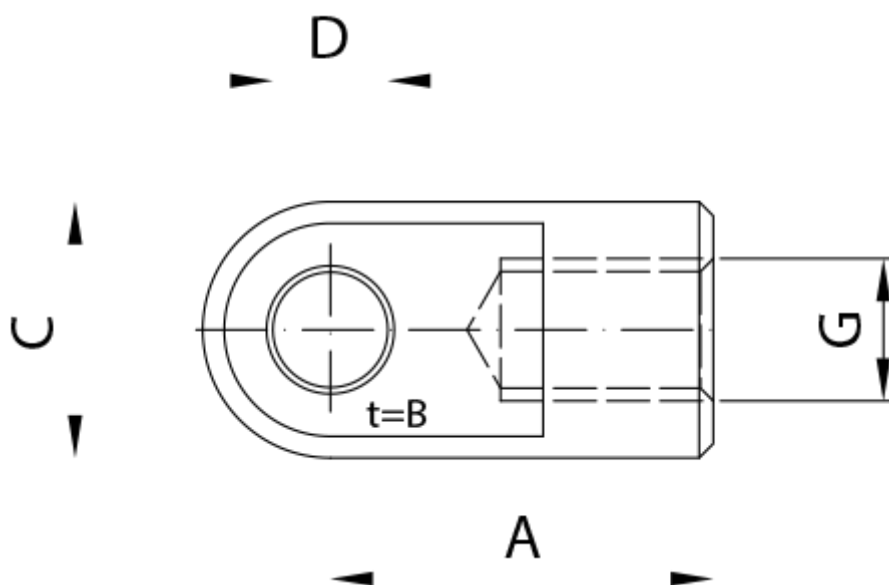

Article number: 04HAS20

Description: Stabilus Industry Line Eye Steel
Type AS20 M5, $\varnothing 6,1$ mm, B=3 mm

Measures

A = 20

B = 3

C = 12

D = 6.1

G = M5